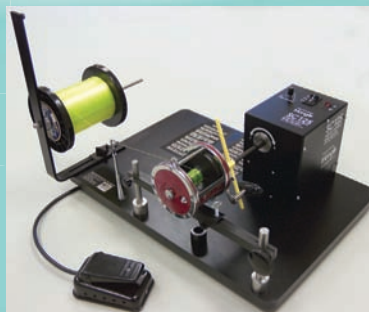

Reel in Big Profits! The New SC125 Linewinder!

New and Improved Features:

- Fully adjustable speed range to improve winding control
- Increased winding torque
- Longer, more rigid reel bar
- Improved stripper and more...

SC125
Super Control
Linewinder

triangle
Triangle
Manufacturing
Company, Inc.

www.linewinders.com
Toll Free: 800.656.6686
T 201.825.1212 | F 201.825.5891
email: linewinders@trianglemfg.com
25 Park Way, Upper Saddle River, NJ 07458
CIRCLE NO. 030 ON READER SERVICE CARD